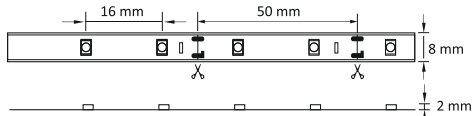

8
W

16
W

index: 302021; 301253; 301291; 301246; 301284

12V DC	24 W	300 LED SMD	120° ✕	25000h
≥12500 ON OFF				+5 +25 °C

IP20

IP44

index: 306524; 306531; 306500; 306517

12V DC	45 W	300 LED SMD	120° ✕	20000h
≥10000 ON OFF				+5 +25 °C