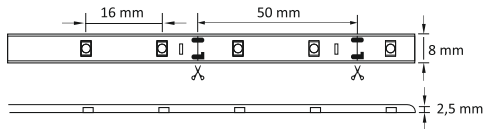

8
W

16
W

index: 302021; 301253; 301291; 301246; 301284

12V DC	24 W	300 LED SMD	120° ✕	25000h
≥12500 ON OFF				+5 +25 °C

IP20

IP44

index: 306524; 306531; 306500; 306517

12V DC	45 W	300 LED SMD	120° ✕	20000h
≥10000 ON OFF				+5 +25 °C