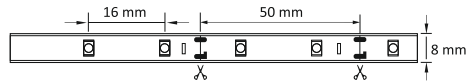

8
W

16
W

index: 302021; 301253; 301291; 301246; 301284

12V DC	24 W	300 LED SMD	120° ✕	25000h
≥12500 ON OFF				+5 +25 °C

IP20

IP44

index: 306524; 306531; 306500; 306517

12V DC	45 W	300 LED SMD	120° ✕	20000h
≥10000 ON OFF				+5 +25 °C