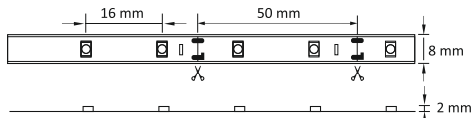

index: 306524; 306531; 306500; 306517

12V DC	45 W	300 LED SMD	120° ✕	20000h
≥10000 ON OFF				+5 +25 °C

IP20