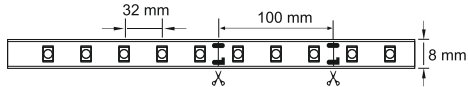

8
W

16
W

index: 302021; 301253; 301291; 301246; 301284

12V DC	24 W	300 LED SMD	120° ✕	25000h
≥12500 ON OFF				+5 +25 °C

IP20

IP44

index: 306524; 306531; 306500; 306517

12V DC	45 W	300 LED SMD	120° ✕	20000h
≥10000 ON OFF				+5 +25 °C